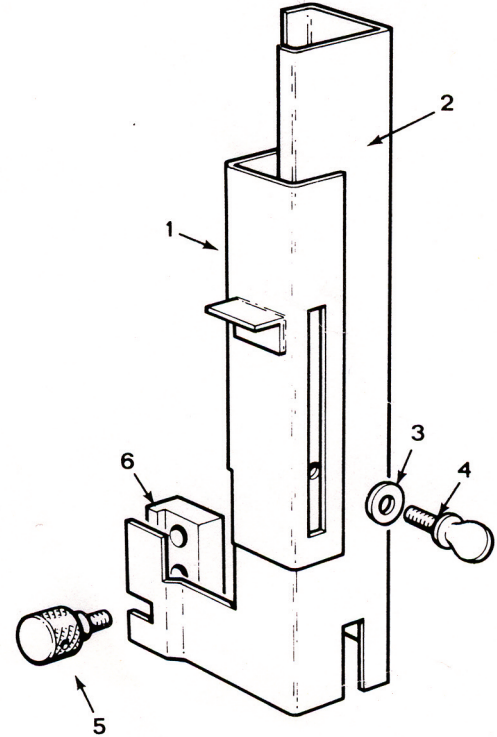

### Upper Blade Guard Assembly - Part No SM1076

Item	Part No.	Description	Qty
1	SM1078	Slide Cover	1
2	SM1077	Blade Guard	1
3	BO5917	Washer	1
4	BO5826	Thumb Screw	1
5*	2338	Thumb Screw *Sold Separately*	1
6*	2453	Guard Bracket *Sold Separately*	1

### Lower Blade Guard Assembly - Part No SM858

Item	Part No.	Description	Qty
20	SM857	Blade Guard	1
21	BO5562	Screw	2
22	BO5917	Washer	4
23	5035	Adjustable Guard	1
24	BO5785	Wing Nut	4
25	BO5753	Lock Nut	1